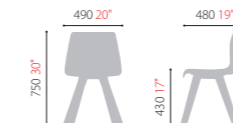

UCHX1712004

PP shell + ash wood leg (liquid coating)