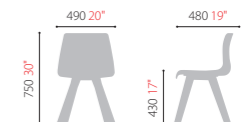

UCHX1712008

fabric padded + ash wood leg