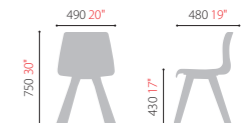

UCHX1712006

PP shell + ash wood leg (liquid coating)