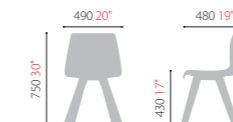

UCHX1712007

fabric padded + ash wood leg