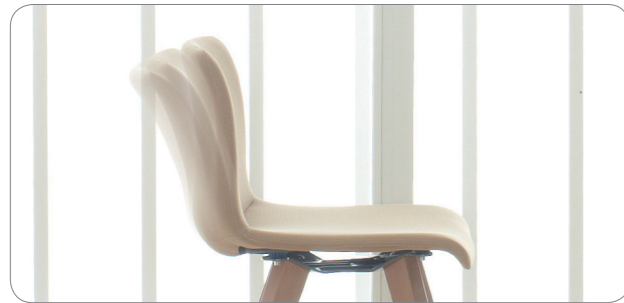

# SODA WOOD

---

A ergonomic designed, unified back and seat rest, a modern and stylish design with smooth curves. SODA series provides not only comfort, it is a beautiful addition to your space.

### Flexible tension function

The seat with flexible tension supports the movement of the seated person comfortably.

### Curved Waterfall Seat

Waterfall shape reduces the burden on the thigh, soft curved back seat integrated type.