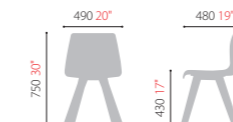

UCHX1712003

PP shell + ash wood leg (liquid coating)