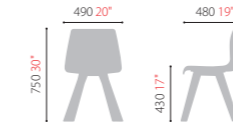

UCHX1712002

PP shell + ash wood leg